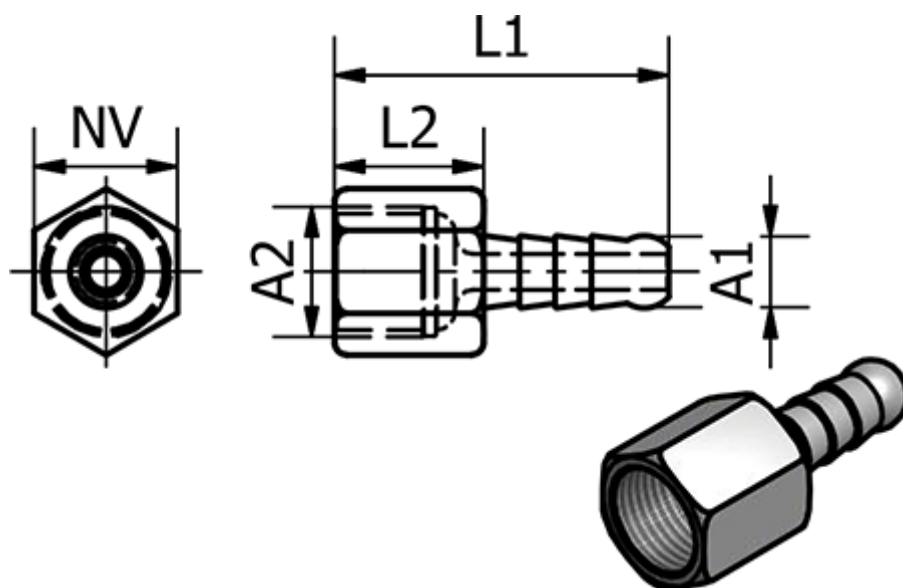

Article number: 58623710N

Description: Tube Connector 237.10-N, Ø8 - G 3/8"
Nickel-plated brass

Measures

Ext. Hose Diameter A1	= 8
L1	= 35
L2	= 12
NV	= 19
Thread A2	= G 3/8"